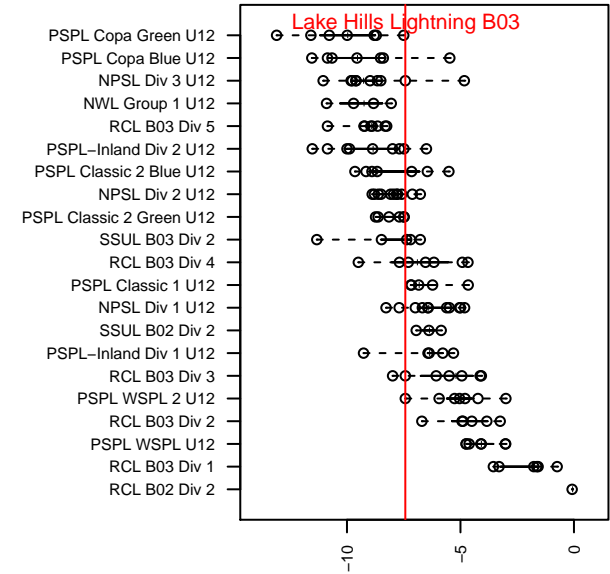

Lake Hills Lightning B03

Lake Hills SC
 Bellevue, WA
 B03 total strength=506
 attack=0.57 defense=0.23
 fall league = NPSL Div 3 U12

alt names used:
 LAKE HILLS SELECT LIGHTNING ()
 2015 Lake Hills Lightning B03

Venues played:
 2015 Bigfoot Group B U12
 2015 NPSL Division 3 U12
 2015 Founders Cup B03

Lake Hills Lightning B03
 Dots are actual minus expected GF (blue circles) and GA (red triangles).
 Blue line is smoothed change in attack strength. Red is smoothed change in defense strength.

**attack and defense variance (black dot)
relative to other teams
and top 10 in region**

**attack and defense rating
relative to others at age
and all opponents in last 13 months**

Performance relative to 13 month average